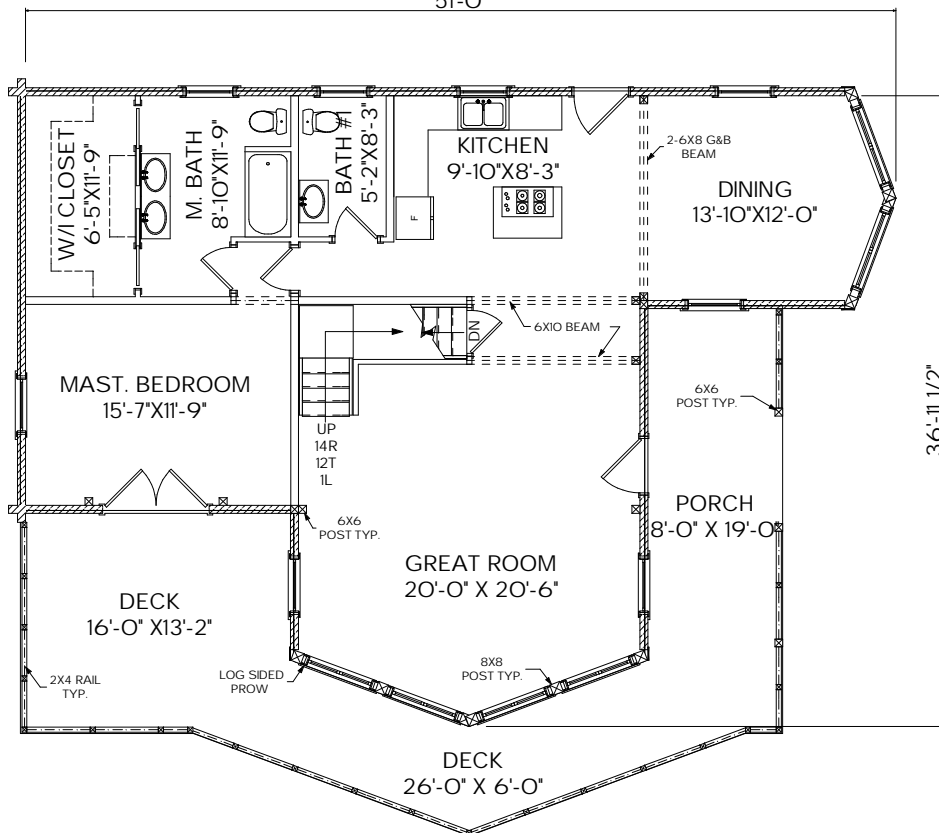

MOOSEHEAD CEDAR LOG HOMES

The Breckenridge

Sq. Ft.: 1,956
 Size: 51'x37'
 Baths: 3
 Bedrooms: 2

FRONT

LEFT

REAR

RIGHT

FIRST FLOOR

SECOND FLOOR