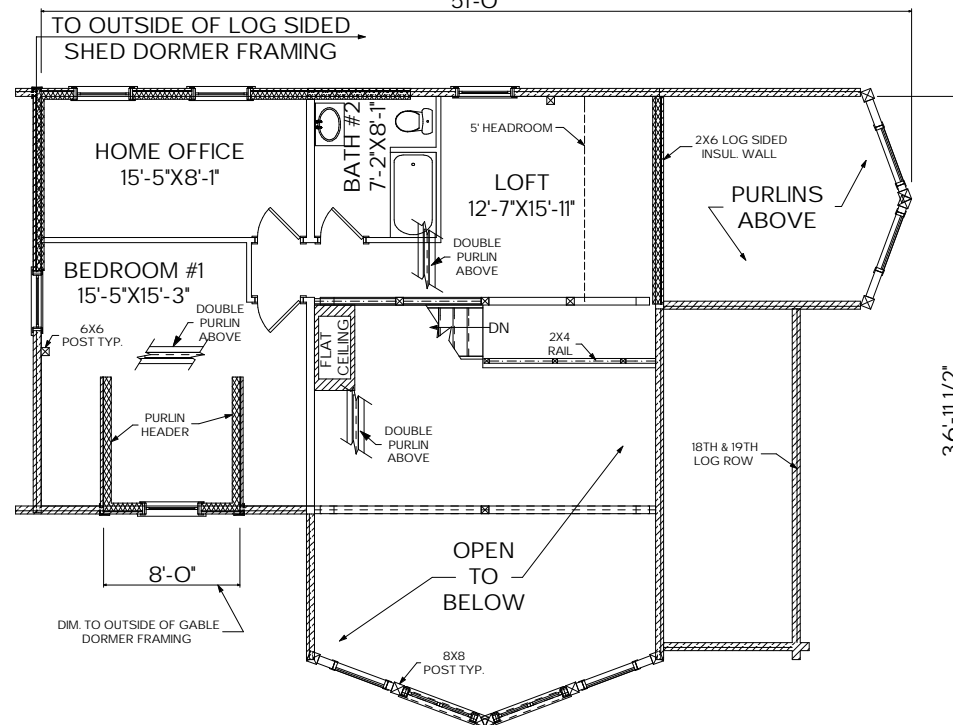

MOOSEHEAD CEDAR LOG HOMES

The Breckenridge

Sq. Ft.: 1,956
 Size: 51'x37'
 Baths: 3
 Bedrooms: 2

FRONT

LEFT

REAR

RIGHT

FIRST FLOOR

SECOND FLOOR