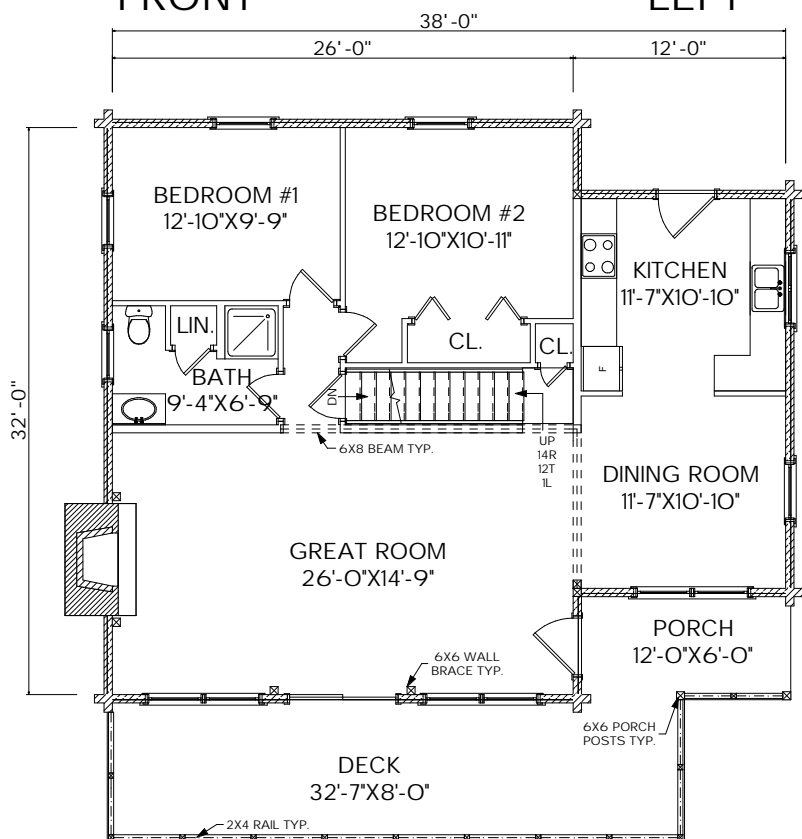

MOOSEHEAD CEDAR LOG HOMES

The Ashville

Sq. Ft.: 1,538
Size: 38'Wx32'L
Baths: 2
Bedrooms: 2

FRONT

LEFT

REAR

RIGHT

FIRST FLOOR

SECOND FLOOR