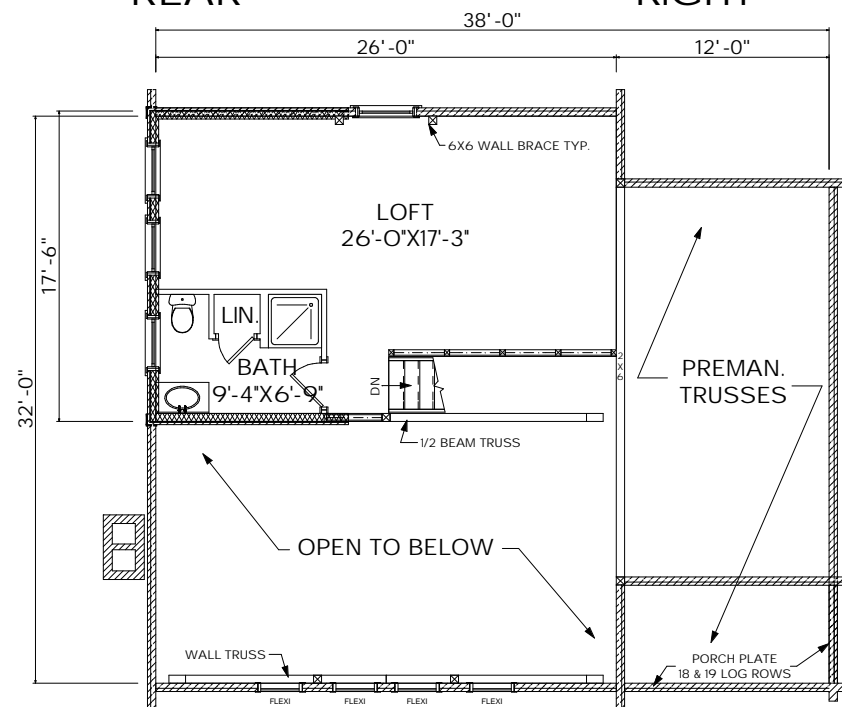

MOOSEHEAD CEDAR LOG HOMES

The Ashville

Sq. Ft.: 1,538
Size: 38'Wx32'L
Baths: 2
Bedrooms: 2

FRONT

LEFT

REAR

RIGHT

FIRST FLOOR

SECOND FLOOR