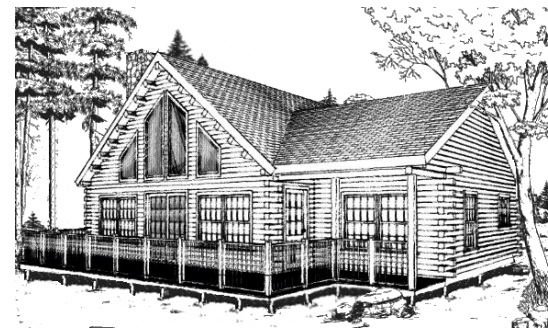

MOOSEHEAD CEDAR LOG HOMES

The Ashville

Sq. Ft.: 1,538
Size: 38'Wx32'L
Baths: 2
Bedrooms: 2

FRONT

LEFT

REAR

RIGHT

FIRST FLOOR

SECOND FLOOR