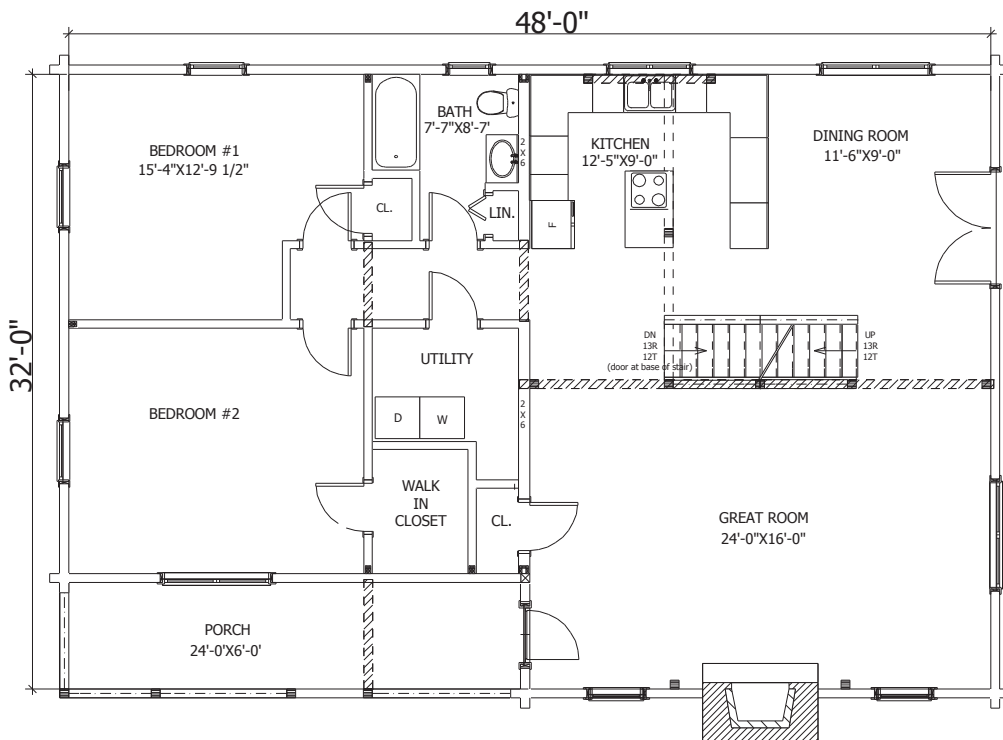

## Custom

Sq. Ft. 2,544  
Size: 48'Wx32'L  
Baths: 2  
Bedrooms: 3  
Great Room: 24'x16'

Ref# 05058

First Floor Plan

Second Floor Plan