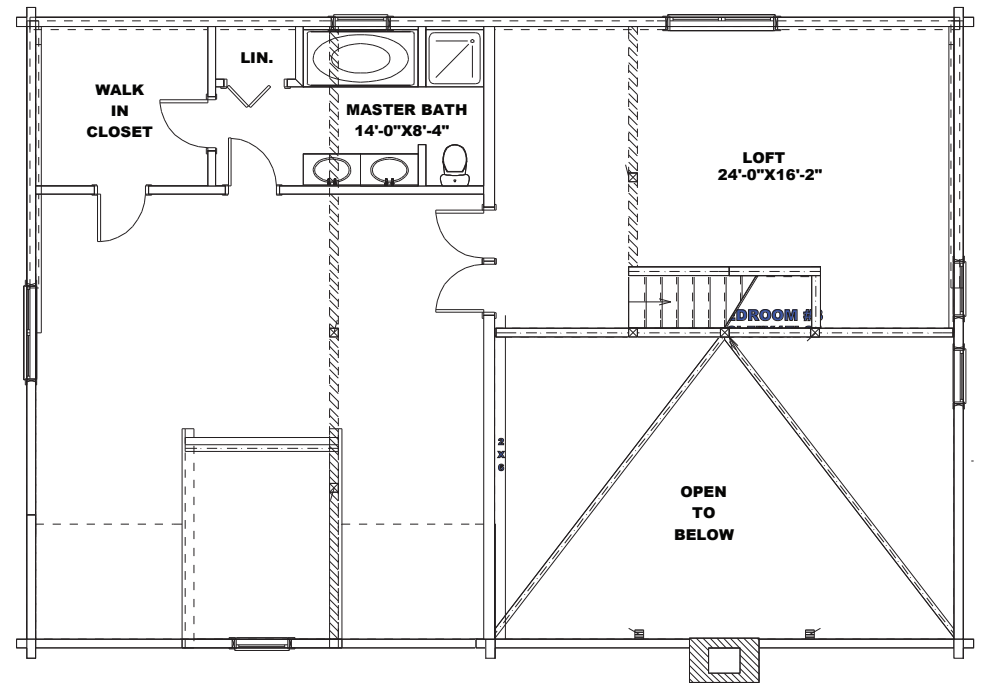

## Custom

Sq. Ft. 2,544  
Size: 48'Wx32'L  
Baths: 2  
Bedrooms: 3  
Great Room: 24'x16'

Ref# 05058

First Floor Plan

Second Floor Plan