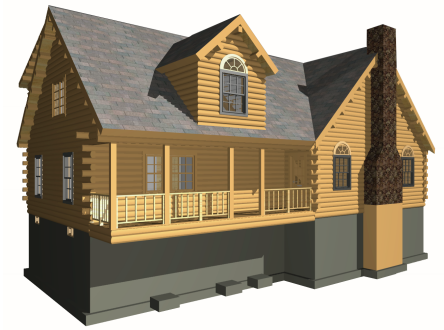

# MOOSEHEAD CEDAR LOG HOMES

## Custom

Sq. Ft. 2,544  
Size: 48'Wx32'L  
Baths: 2  
Bedrooms: 3  
Great Room: 24'x16'

Ref# 05058

First Floor Plan

Second Floor Plan